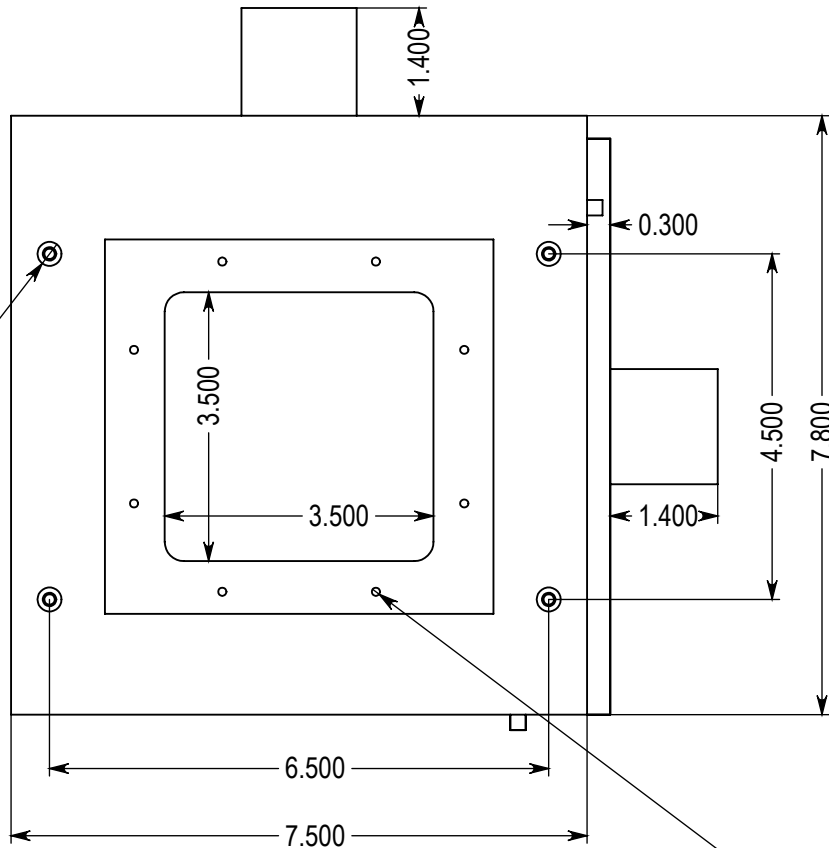

4 x C-Bored
for #8 SHCAP screw

8 x 6-32 on a 4.3" square