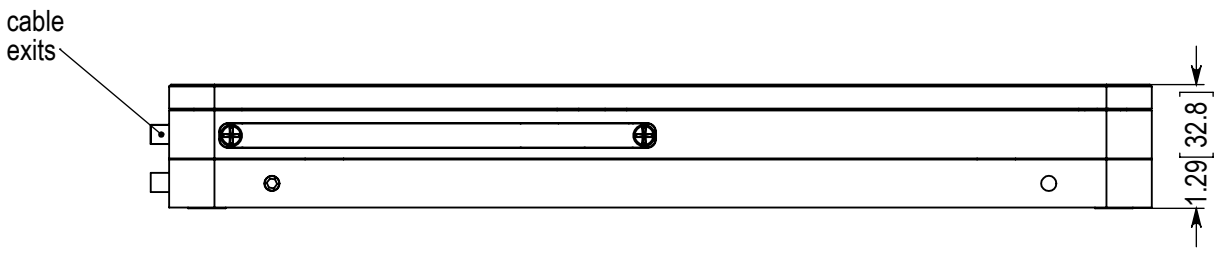

4x C-Bored for  
M4 SHCAP

4x M4x0.7

# Nano-LP-MW

Dimensions are in inches [mm]  
 Drawing No.  
 Nano-LP-MW-Dim

DRAWING IS TO BE USED AS A GUIDE ONLY. DIMENSIONS ARE SUBJECT TO CHANGE WITHOUT NOTICE. THE INFORMATION CONTAINED IN THIS DRAWING IS THE SOLE PROPERTY OF MAD CITY LABS. ANY REPRODUCTION IN PART OR AS A WHOLE IS PROHIBITED.